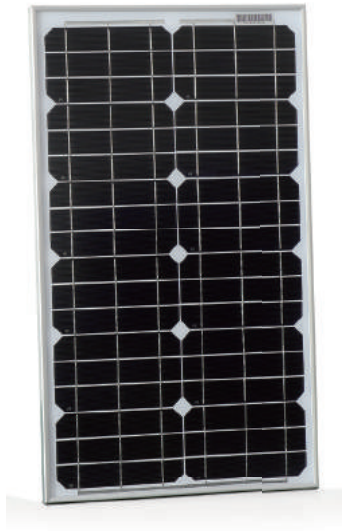

Characteristics

Module Diagram

Electrical Characteristics

Electrical Characteristics	
Product code	MESM-20W
Maximum power (P _{max})	20W
Voltage at P _{max} (V _{mp})	17.8
Current at P _{max} (I _{mp})	1.12
Open-circuit voltage (V _{oc})	22.3
Short-circuit current (I _{sc})	1.21
Power temperature coefficient	-0.41%/
Voltage temperature coefficient	-0.31%/
Current temperature coefficient	+0.05%/
Cells Efficiency (%)	18.43%
The maximum system voltage	600VDC(IEC)
Output power tolerance	±3%

Specifications

Cells	Germany A grade Solarworld solar cell
No. of cells and connections	36(2X18)
Module dimension	345*470*25mm
Weight	2.2KG
Certification	CE,RoHS,ISO

Characteristics

Module Diagram

Electrical Characteristics

Specifications

Cells	Germany A grade Solarworld solar cell
No. of cells and connections	36(2X18)
Module dimension	345*605*25mm
Weight	2.7KG
Certification	CE,RoHS,ISO

Characteristics

Module Diagram

Electrical Characteristics

Specifications

Specifications	
Cells	Germany A grade Solarworld solar cell
No. of cells and connections	36(3X12)
Module dimension	650*505*25mm
Weight	3.7KG
Certification	CE,RoHS,ISO