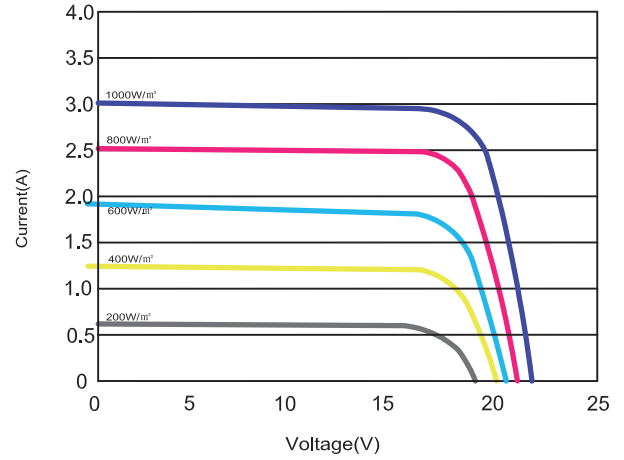

Characteristics