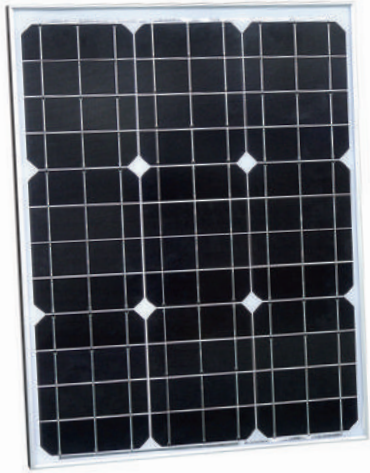

Specifications

Cells	Germany A grade Solarworld solar cell
No. of cells and connections	36(2X18)
Module dimension	345*470*25mm
Weight	2.2KG
Certification	CE,RoHS,ISO

Characteristics

Module Diagram

Electrical Characteristics

Specifications

Cells	Germany A grade Solarworld solar cell
No. of cells and connections	36(2X18)
Module dimension	345*605*25mm
Weight	2.7KG
Certification	CE,RoHS,ISO

Characteristics

Module Diagram

Electrical Characteristics

Specifications

Specifications	
Cells	Germany A grade Solarworld solar cell
No. of cells and connections	36(3X12)
Module dimension	650*505*25mm
Weight	3.7KG
Certification	CE,RoHS,ISO