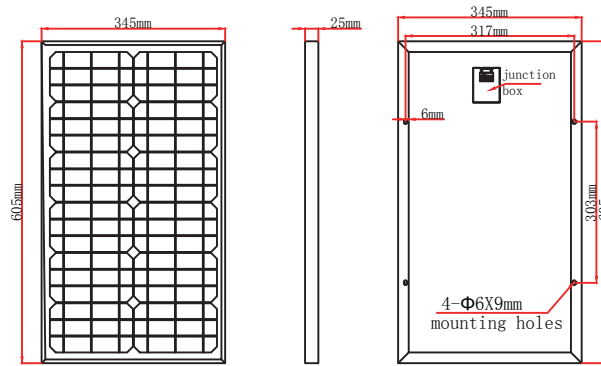

Characteristics

Module Diagram

Electrical Characteristics

Electrical Characteristics	
Product code	MESM-20W
Maximum power (P _{max})	20W
Voltage at P _{max} (V _{mp})	17.8
Current at P _{max} (I _{mp})	1.12
Open-circuit voltage (V _{oc})	22.3
Short-circuit current (I _{sc})	1.21
Power temperature coefficient	-0.41%/
Voltage temperature coefficient	-0.31%/
Current temperature coefficient	+0.05%/
Cells Efficiency (%)	18.43%
The maximum system voltage	600VDC(IEC)
Output power tolerance	±3%

Specifications

Cells	Germany A grade Solarworld solar cell
No. of cells and connections	36(2X18)
Module dimension	345*470*25mm
Weight	2.2KG
Certification	CE,RoHS,ISO

Characteristics

Module Diagram

Electrical Characteristics

Specifications

Cells	Germany A grade Solarworld solar cell
No. of cells and connections	36(2X18)
Module dimension	345*605*25mm
Weight	2.7KG
Certification	CE,RoHS,ISO

Characteristics

Module Diagram

Electrical Characteristics

Specifications

Specifications	
Cells	Germany A grade Solarworld solar cell
No. of cells and connections	36(3X12)
Module dimension	650*505*25mm
Weight	3.7KG
Certification	CE,RoHS,ISO