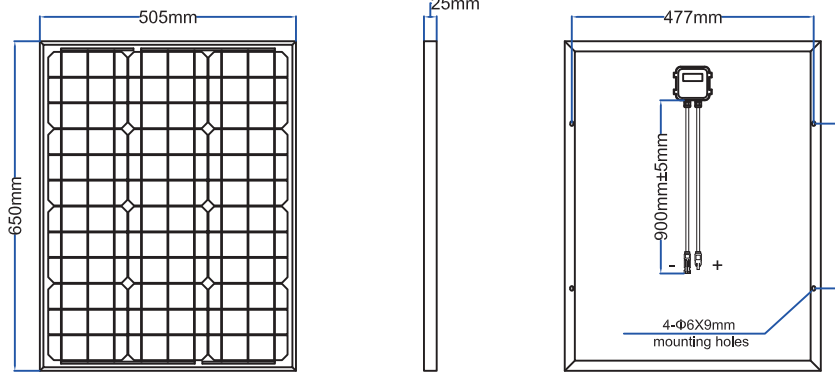

Specifications

Cells	Germany A grade Solarworld solar cell
No. of cells and connections	36(2X18)
Module dimension	345*470*25mm
Weight	2.2KG
Certification	CE,RoHS,ISO

Characteristics

Module Diagram

Electrical Characteristics

Specifications

Cells	Germany A grade Solarworld solar cell
No. of cells and connections	36(2X18)
Module dimension	345*605*25mm
Weight	2.7KG
Certification	CE,RoHS,ISO

Characteristics

Module Diagram

Electrical Characteristics

Specifications

Specifications	
Cells	Germany A grade Solarworld solar cell
No. of cells and connections	36(3X12)
Module dimension	650*505*25mm
Weight	3.7KG
Certification	CE,RoHS,ISO