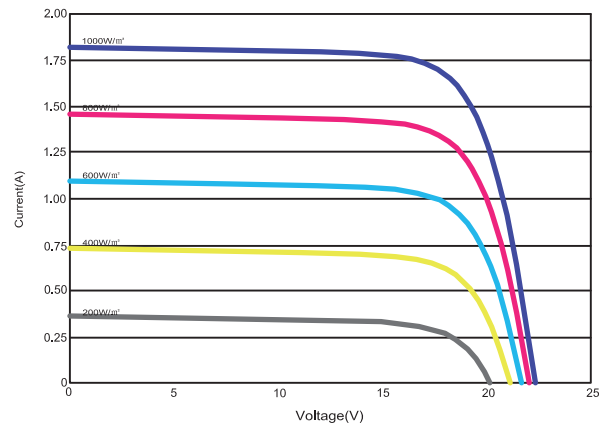

Characteristics

Module Diagram

Electrical Characteristics

Electrical Characteristics	
Product code	MESM-20W
Maximum power (P _{max})	20W
Voltage at P _{max} (V _{mp})	17.8
Current at P _{max} (I _{mp})	1.12
Open-circuit voltage (V _{oc})	22.3
Short-circuit current (I _{sc})	1.21
Power temperature coefficient	-0.41%/
Voltage temperature coefficient	-0.31%/
Current temperature coefficient	+0.05%/
Cells Efficiency (%)	18.43%
The maximum system voltage	600VDC(IEC)
Output power tolerance	±3%

Specifications

Cells	Germany A grade Solarworld solar cell
No. of cells and connections	36(2X18)
Module dimension	345*470*25mm
Weight	2.2KG
Certification	CE,RoHS,ISO

Characteristics

Module Diagram

Electrical Characteristics

Product code	MESM-30W
Maximum power (Pmax)	30W
Voltage at Pmax (Vmp)	17.8
Current at Pmax (Imp)	1.69
Open-circuit voltage (Voc)	22.3
Short-circuit current (Isc)	1.82
Power temperature coefficient	-0.41%/
Voltage temperature coefficient	-0.31%/
Current temperature coefficient	+0.05%/
Cells Efficiency (%)	18.43%
The maximum system voltage	600VDC (IEC)
Output power tolerance	±3%

Electrical Characteristics	
Product code	MESM-50W
Maximum power (Pmax)	50W
Voltage at Pmax (Vmp)	17.8
Current at Pmax (Imp)	2.81
Open-circuit voltage (Voc)	22.3
Short-circuit current (Isc)	3.03
Power temperature coefficient	-0.41%/
Voltage temperature coefficient	-0.31%/
Current temperature coefficient	+0.05%/
Cells Efficiency (%)	18.43%
The maximum system voltage	600VDC(IEC)
Output power tolerance	±3%