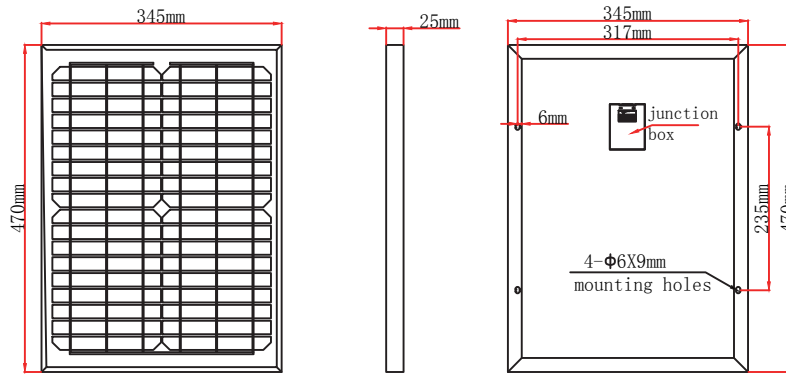

Characteristics

Module Diagram

Electrical Characteristics

Electrical Characteristics	
Product code	MESM-20W
Maximum power (P _{max})	20W
Voltage at P _{max} (V _{mp})	17.8
Current at P _{max} (I _{mp})	1.12
Open-circuit voltage (V _{oc})	22.3
Short-circuit current (I _{sc})	1.21
Power temperature coefficient	-0.41%/
Voltage temperature coefficient	-0.31%/
Current temperature coefficient	+0.05%/
Cells Efficiency (%)	18.43%
The maximum system voltage	600VDC(IEC)
Output power tolerance	±3%

Specifications

Cells	Germany A grade Solarworld solar cell
No. of cells and connections	36(2X18)
Module dimension	345*470*25mm
Weight	2.2KG
Certification	CE,RoHS,ISO

Characteristics

Module Diagram

Electrical Characteristics

Specifications

Cells	Germany A grade Solarworld solar cell
No. of cells and connections	36(2X18)
Module dimension	345*605*25mm
Weight	2.7KG
Certification	CE,RoHS,ISO

Characteristics

Module Diagram

Electrical Characteristics

Specifications

Specifications	
Cells	Germany A grade Solarworld solar cell
No. of cells and connections	36(3X12)
Module dimension	650*505*25mm
Weight	3.7KG
Certification	CE,RoHS,ISO