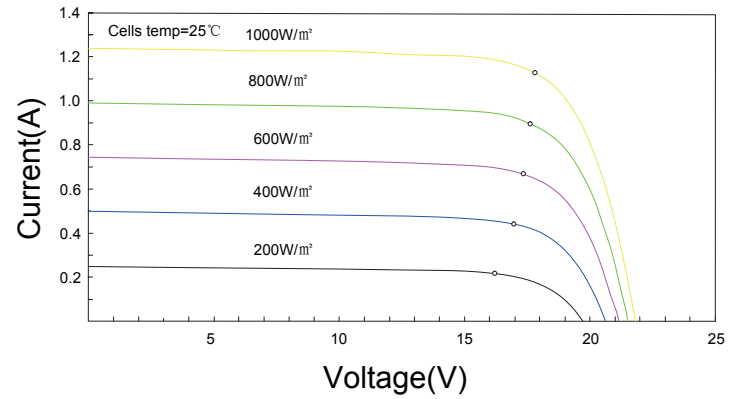

Characteristics

Module Diagram

Electrical Characteristics

Electrical Characteristics	
Product code	MESM-20W
Maximum power (P _{max})	20W
Voltage at P _{max} (V _{mp})	17.8
Current at P _{max} (I _{mp})	1.12
Open-circuit voltage (V _{oc})	22.3
Short-circuit current (I _{sc})	1.21
Power temperature coefficient	-0.41%/
Voltage temperature coefficient	-0.31%/
Current temperature coefficient	+0.05%/
Cells Efficiency (%)	18.43%
The maximum system voltage	600VDC(IEC)
Output power tolerance	±3%

Specifications

Cells	Germany A grade Solarworld solar cell
No. of cells and connections	36(2X18)
Module dimension	345*470*25mm
Weight	2.2KG
Certification	CE,RoHS,ISO

Characteristics

Module Diagram

Electrical Characteristics

Product code	MESM-30W
Maximum power (Pmax)	30W
Voltage at Pmax (Vmp)	17.8
Current at Pmax (Imp)	1.69
Open-circuit voltage (Voc)	22.3
Short-circuit current (Isc)	1.82
Power temperature coefficient	-0.41%/
Voltage temperature coefficient	-0.31%/
Current temperature coefficient	+0.05%/
Cells Efficiency (%)	18.43%
The maximum system voltage	600VDC (IEC)
Output power tolerance	±3%

Specifications

Specifications	
Cells	Germany A grade Solarworld solar cell
No. of cells and connections	36(3X12)
Module dimension	650*505*25mm
Weight	3.7KG
Certification	CE,RoHS,ISO